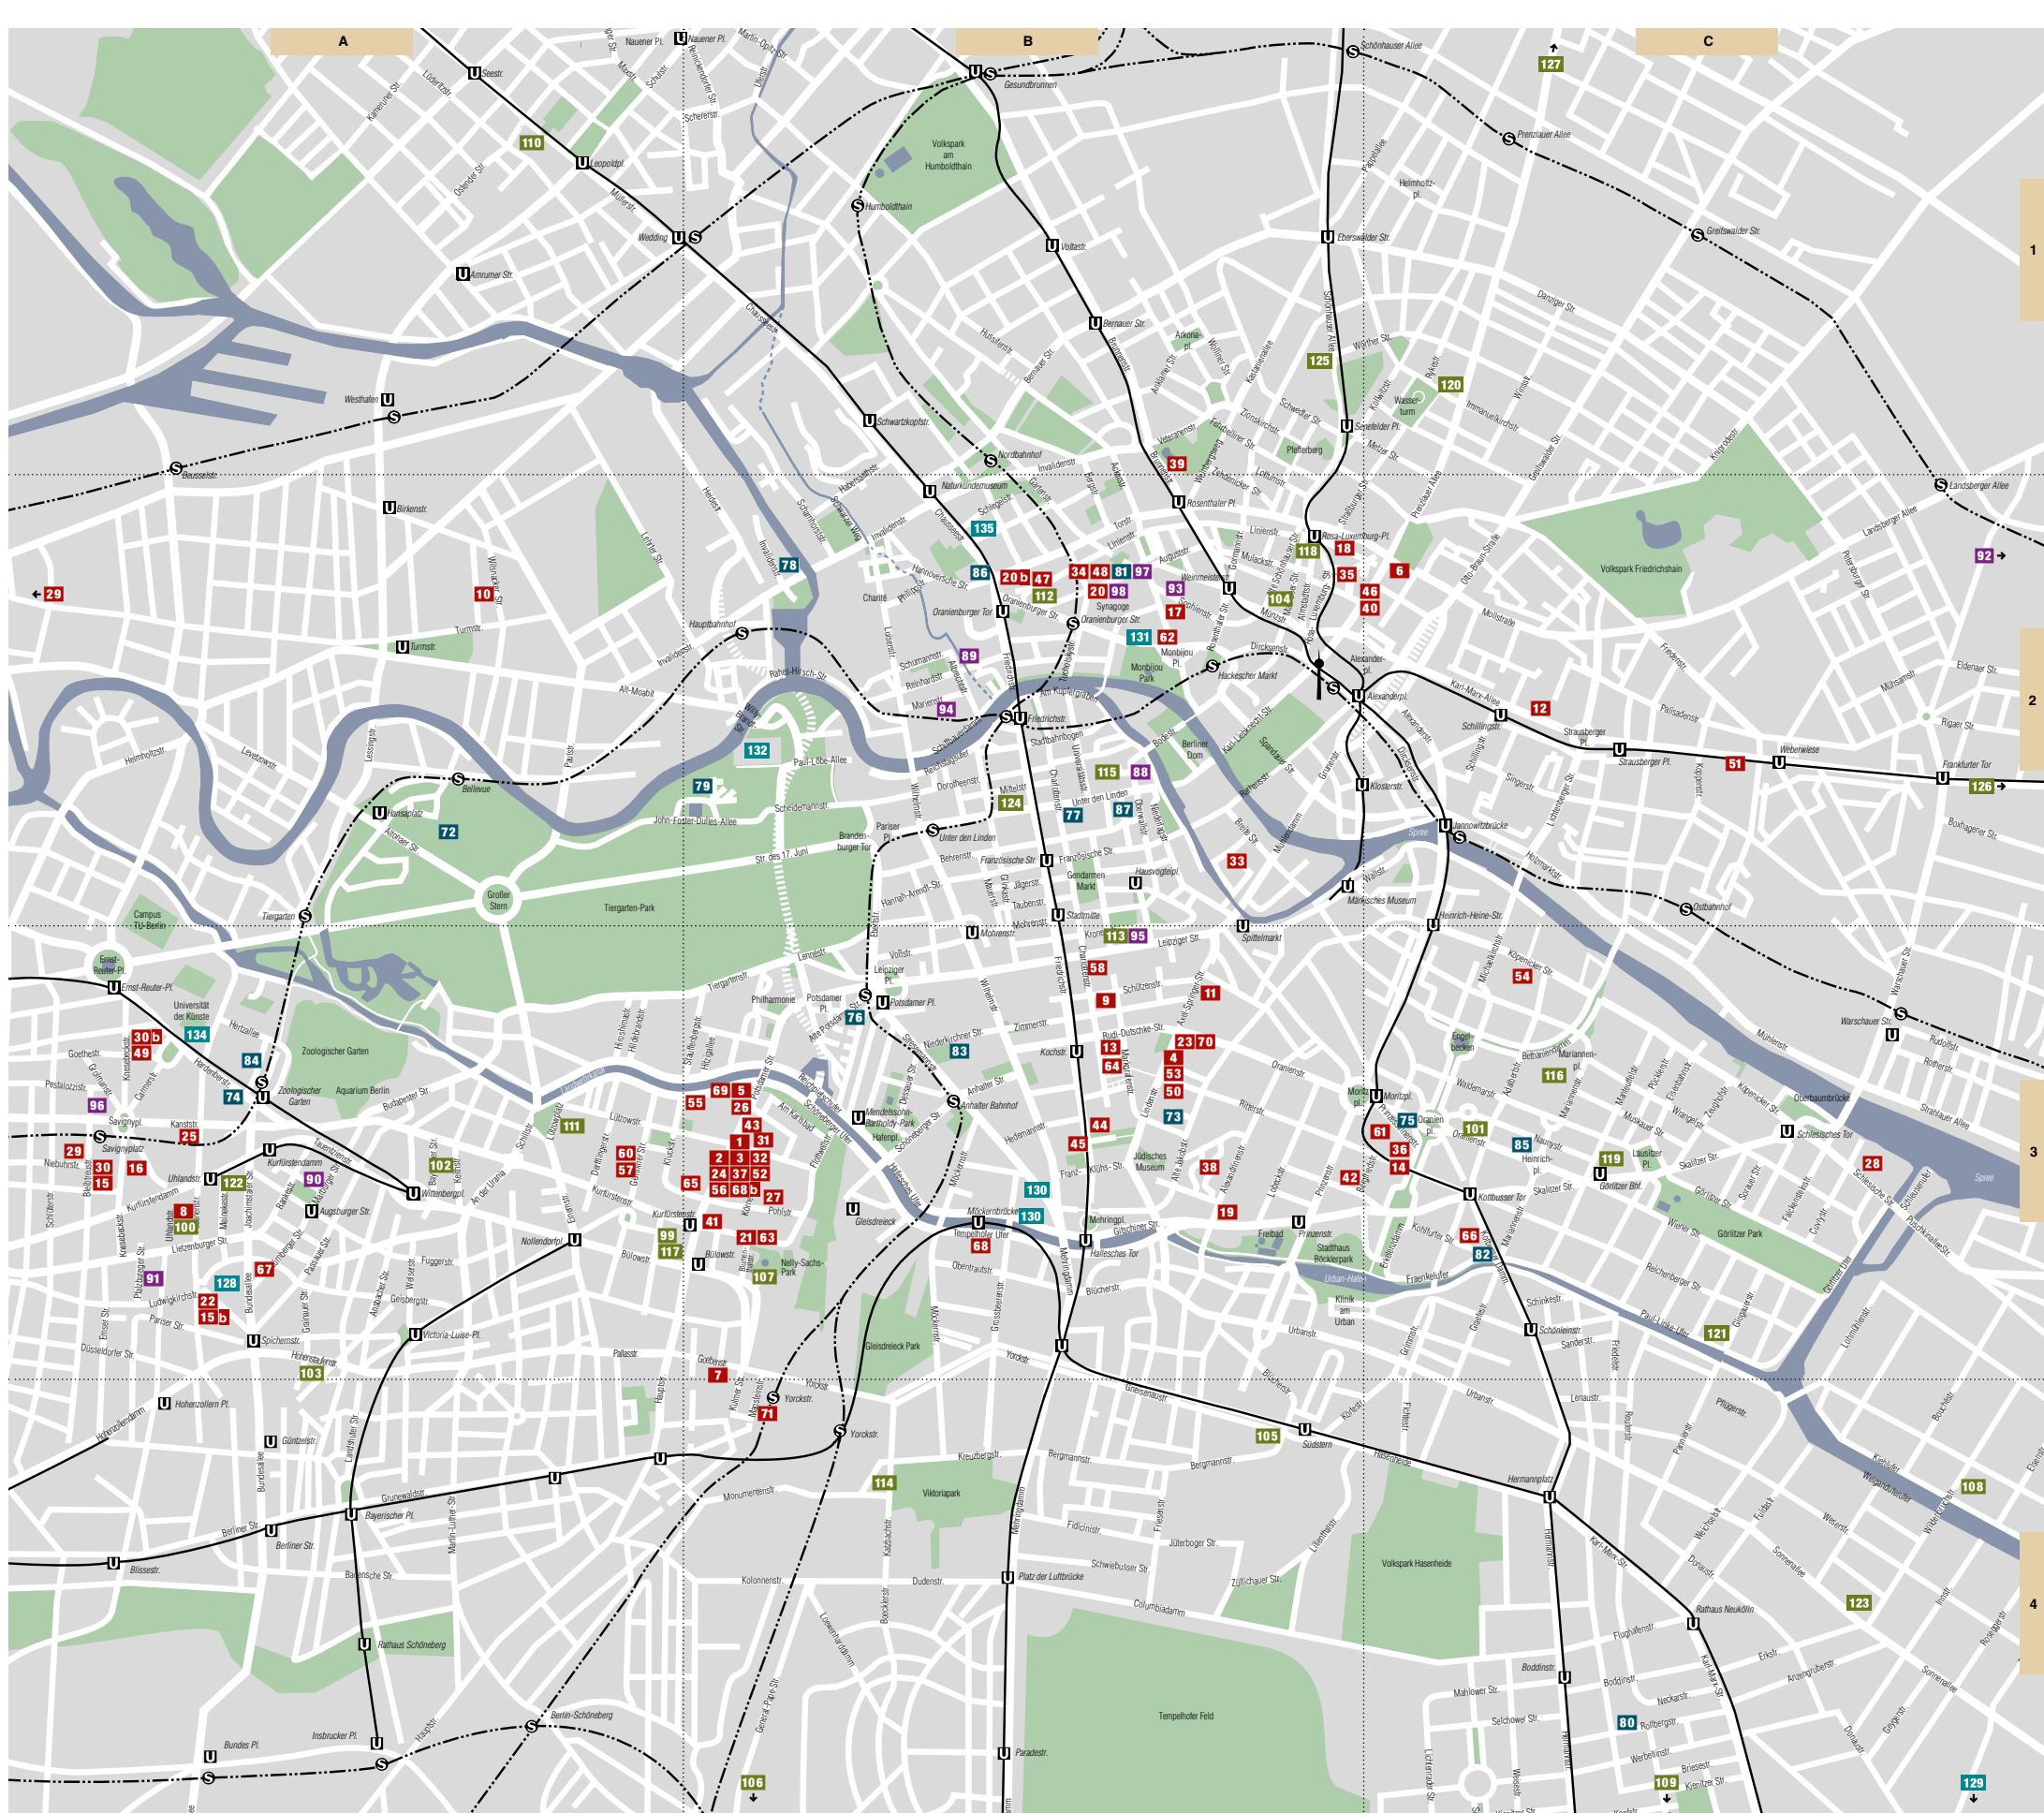

GALERIEN/GALLERIES